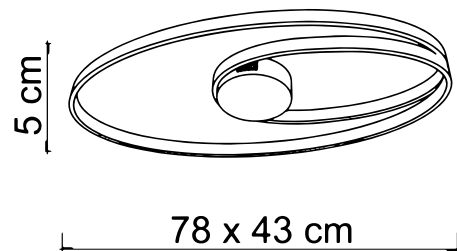

GIOVE/PL

ceiling/wal lamp

Light material, airy figure, flowing and harmonious lines.

Giove is authentic design dictated by its geometric shape, which gives life to an enveloping and virtuous product of light. An integrated LED series, available in white and black finishes

2451	GIOVE/PL B
2444	GIOVE/PL N
Power	48W Led Integrated
Input	220/240 V- 50/60Hz
Kelvin	Sikrea Dynamic Dimmer
Dimmable	Yes
Real Lumen	Dimmable Max 3196
CRI	80
IP	20

Article compatible with Sikrea Dynamic Dimmer + (cod. 4868)

PACKAGING DATA :

Packages	1
Net Weight	2,0kg
Gross Weight	2,9kg
Volume	0,0581 m³

Any interventions on the light source of this article must be carried out by qualified personnel or by the manufacturer himself.
Any operation carried out without prior consultation with Contemporanea srl will void the guarantee

CE ENEC RoHS

*Item completed of
Sikrea Dynamic Dimmer*

SDD

MATERIAL :

Frame	Metal
Diffuser	Silicon Cover

FINISHING TABLE:

Frame	Matt White	cod. 2451
	Matt Black	cod. 2444